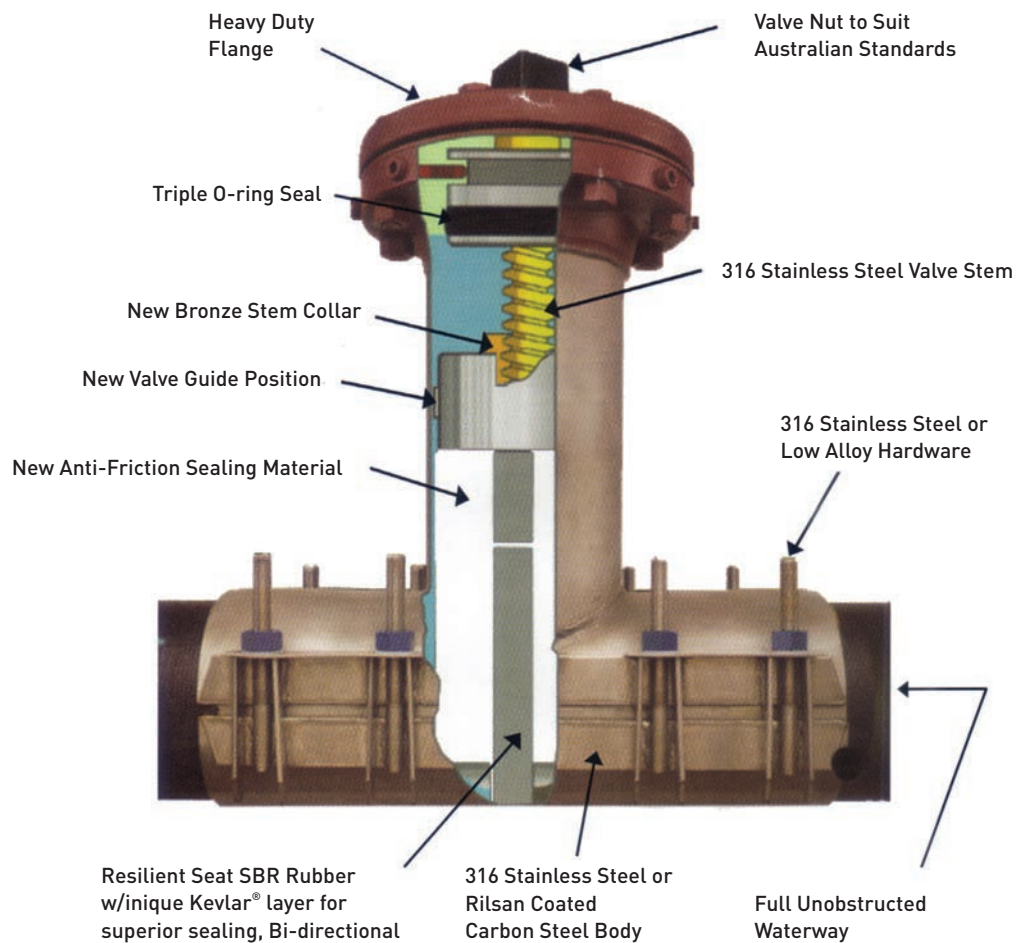

Insta-Valve[®] eliminates:

- Complicated planning
- Loss of fire protection
- Large street excavations and street patches
- Working in unsafe trenching and knee-high mud
- Reaming the pipe wall or completely severing the pipe
- Not having isolation zones in the event of contamination

Insta-Valve[®] is not guaranteed to provide 100% shutdown. Insta-Valve[®] will provide a workable shutdown for pipeline maintenance, often achieving 100%.

Only One Cut. No Reaming with Insta-Valve®.

High quality Insta-Valves meet or exceed industry standards for years of trouble-free service.

Insta-Valves work with the existing Hydra-Stop equipment or as a stand-alone system.

Insta-Valve® Insertable Valves

Sizes Available

100mm
150mm
200mm
225mm
250mm
300mm

All sizes are approximate.
Custom sizes available on request.

Insta-valve® Features

- Standard Australian valve nut
- Valve body made of 316 Stainless Steel or rilsan coated mild steel
- Valve gate made of SBR rubber
- 316 Stainless Steel Valve Stem
- Heavy Duty Flange